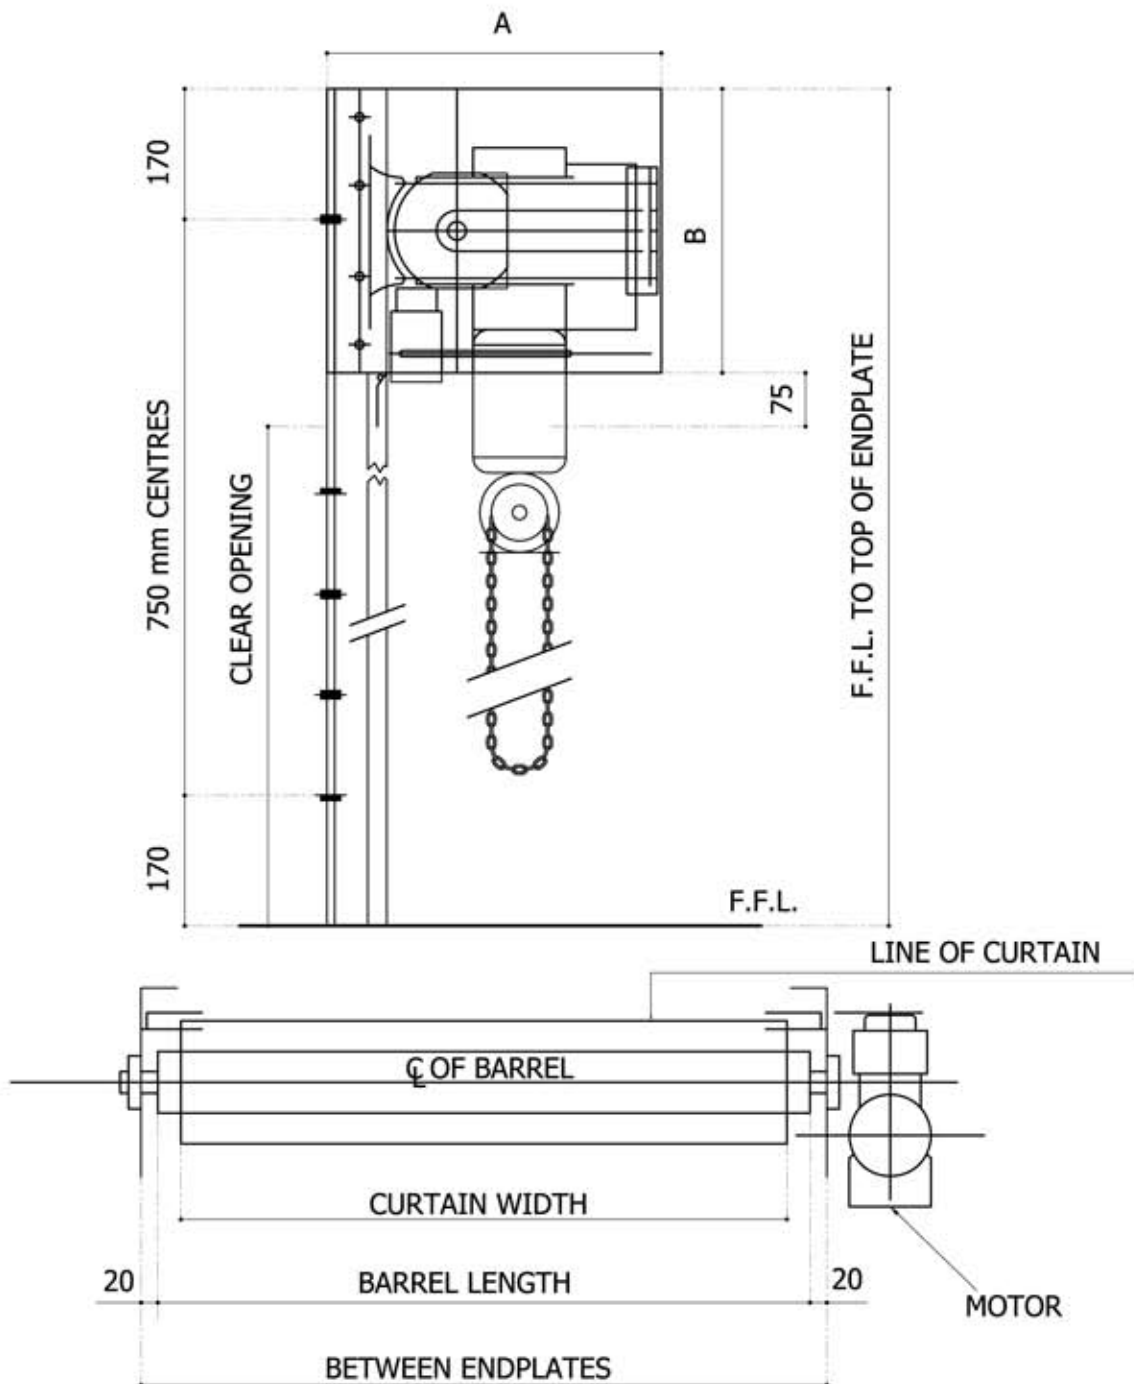

ELECTRICALLY OPERATED ROLLING SHUTTER

COMPANY	LOCATION	CONTACT INFORMATION	DATE:
G B Industrial Doors Ltd		t: 0800 6125593	July 6 2010
		e: info@gbindustrialdoors.co.uk	SHEET NO.:
		w: www.gbindustrialdoors.co.uk	1